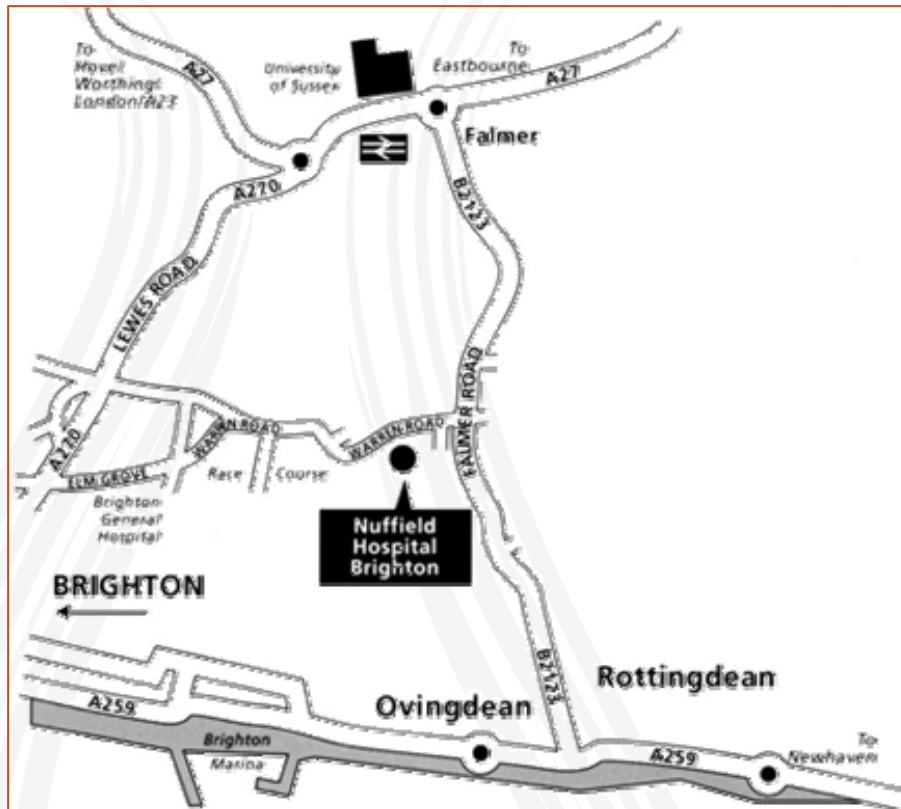

## Location Map How to find us

## By Road

The hospital is easily accessible from the A27 bypass at the Falmer turning or from the coastal road A259, turning in-land from Rottingdean. There is an efficient road network from mid-Sussex, areas east and west of Brighton as well as from central Brighton and Hove. This means that travel times from towns in-land and on the coast usually average from under ten minutes to about twenty minutes maximum.

## Parking

There are over 120 parking spaces at the hospital.

## By Bus

The bus service (2 and 2A) from Shoreham via Hove can be picked up at Blachington Road, Hove or Hove Town Hall. They run every twenty minutes and continue through Brighton (Churchill Square), via St James Street and Eastern Road to Woodingdean. An alternative service (22) which also leaves from Churchill Square, goes via the open market of Ditchling Road, along Elm Grove to Woodingdean. Alternatively, service 52A operates via Brighton train station, Eastern Road, Brighton Marina and Ovingdean. It stops at the Downs Hotel, Woodingdean, which is two minutes walk from the hospital.